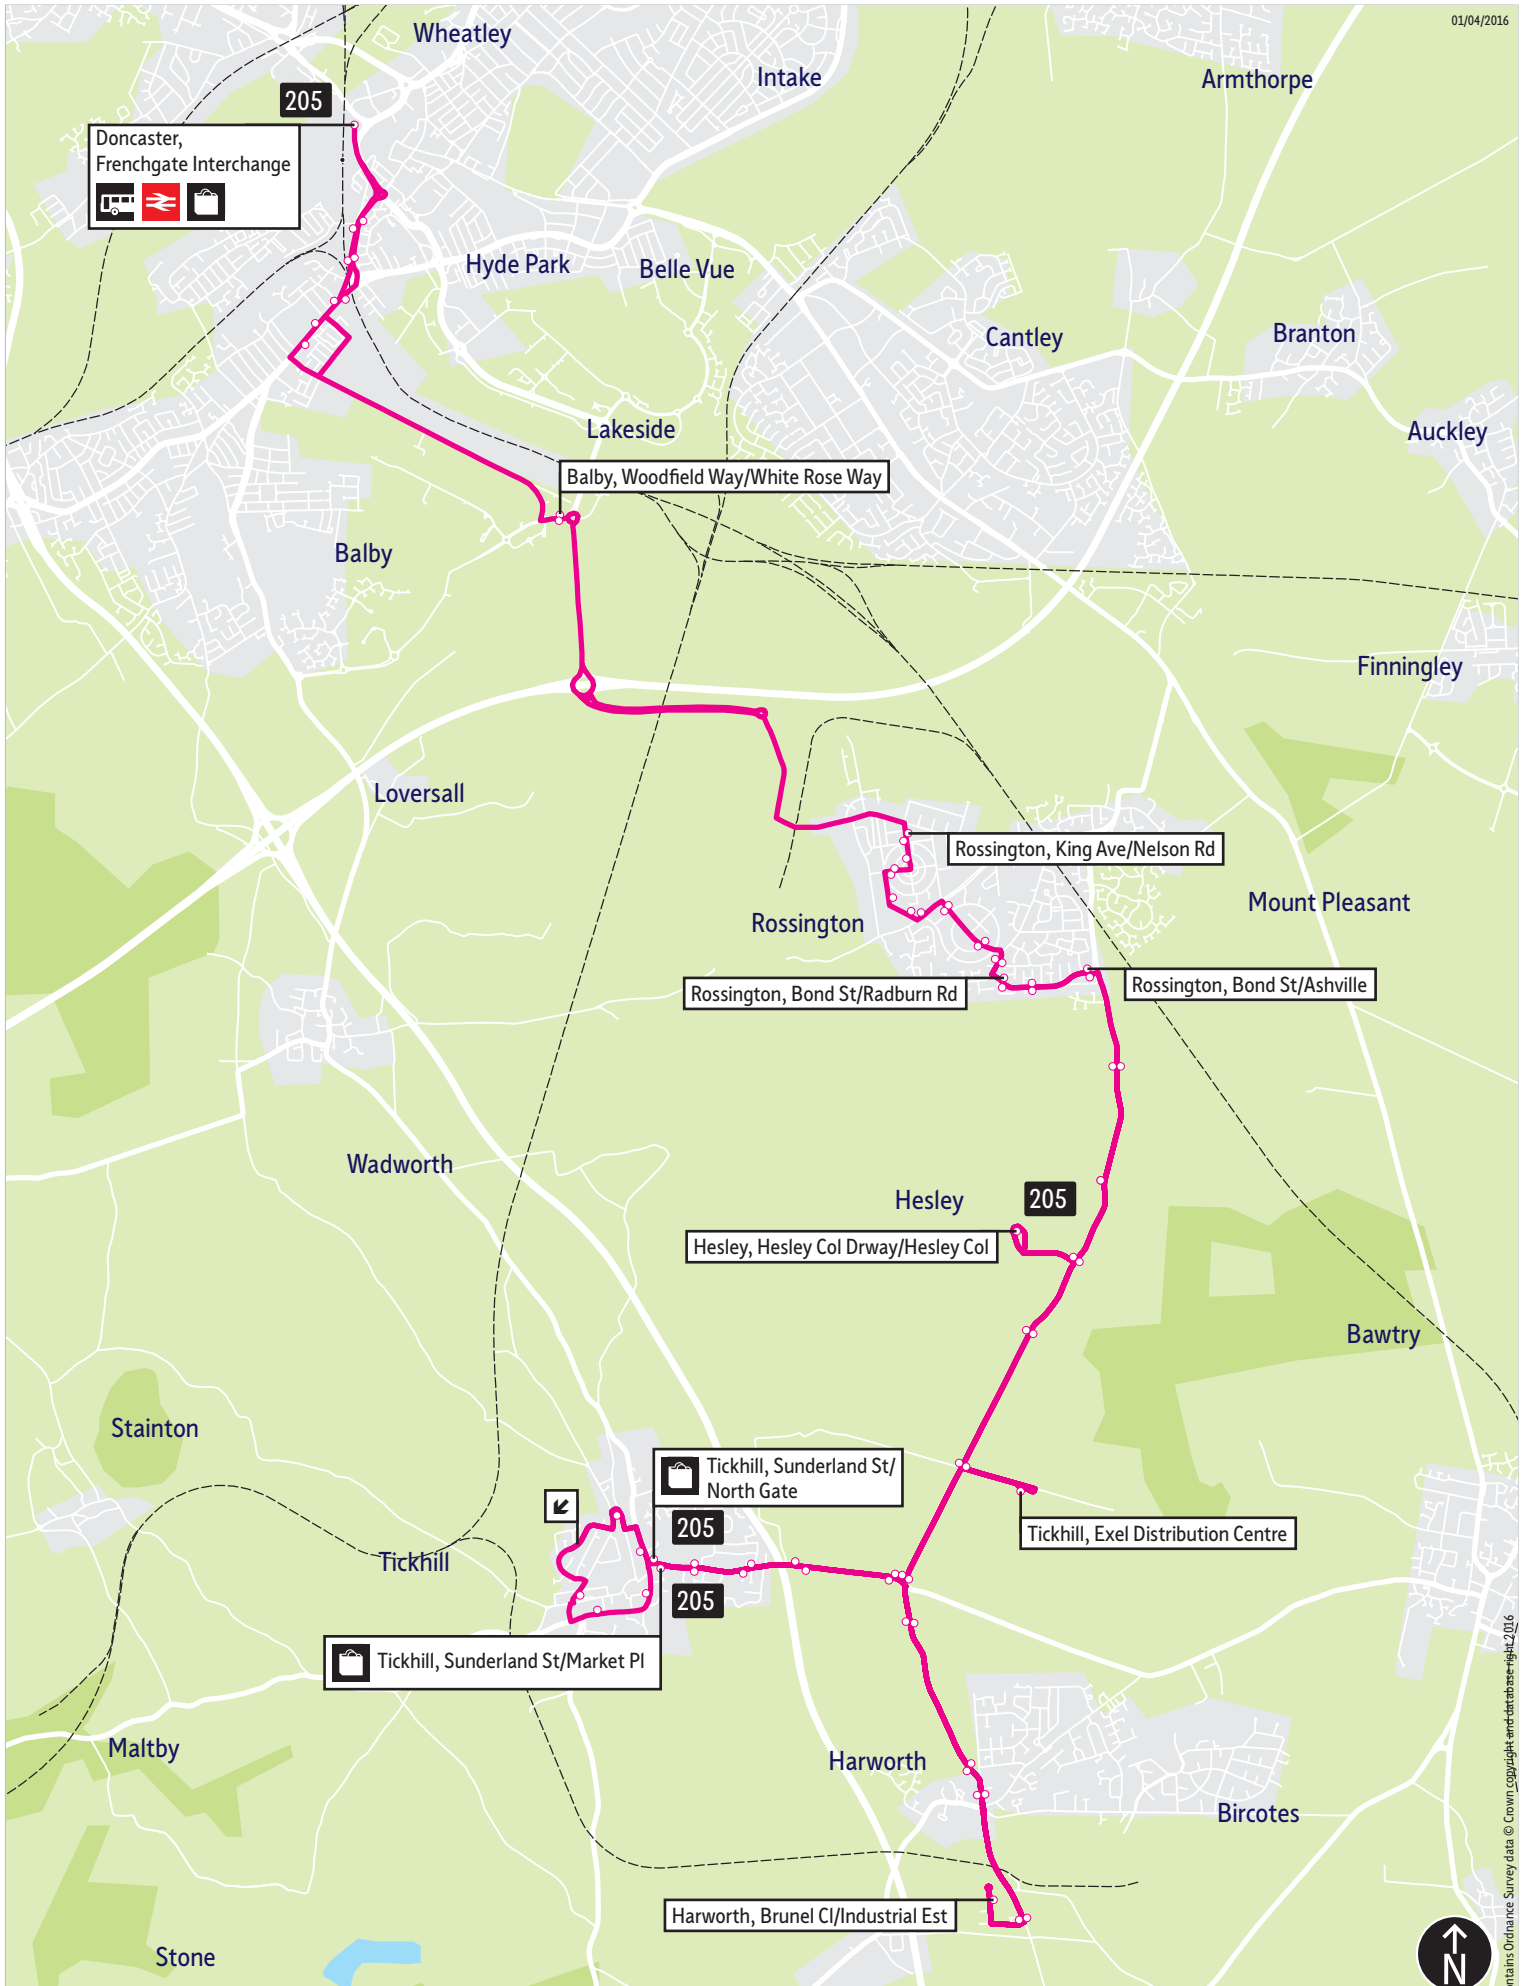

Bus route map for service 205

01/04/2016

- = Terminus point
- = Public transport
- = Shopping area
- = Bus route & stops
- = Rail line & station
- = Tram route & stop